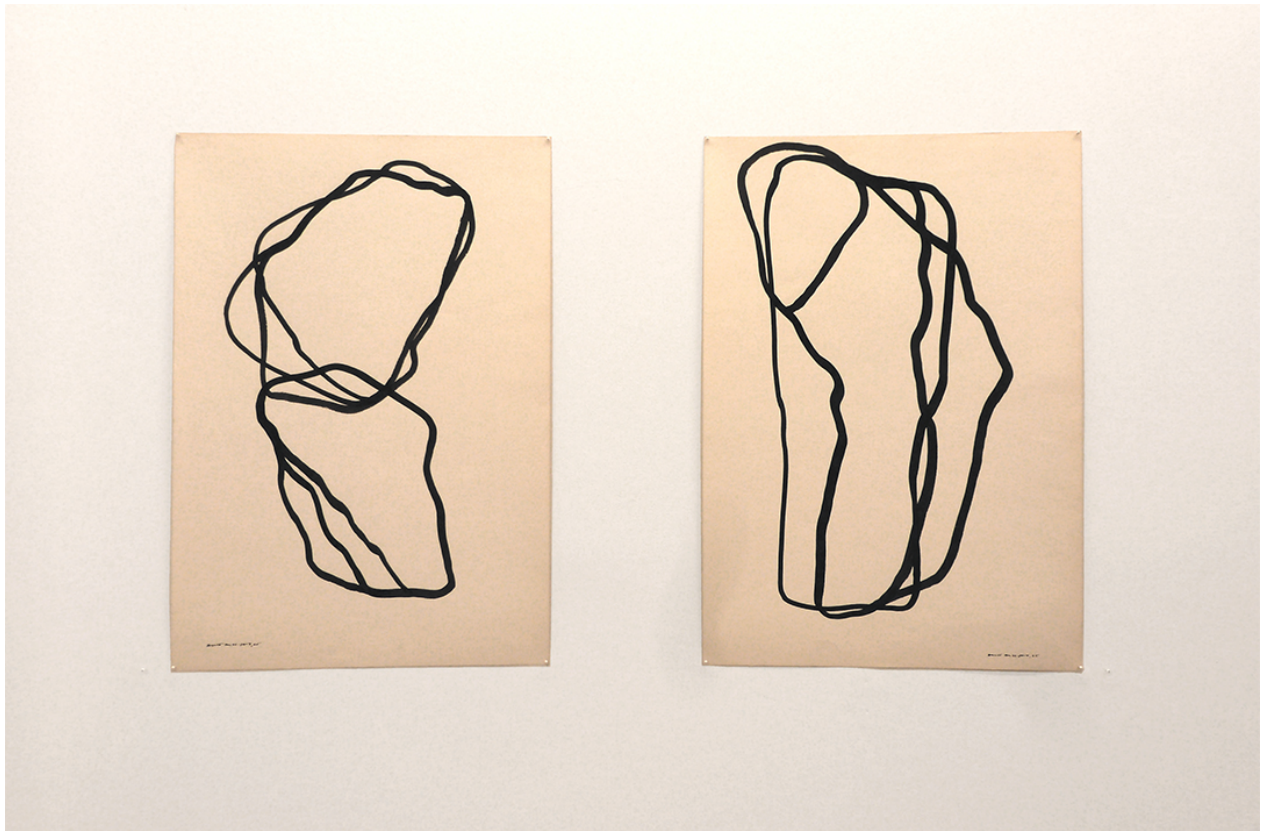

R O M A N B L O G I I

AN ART DIARY AND PHOTOBLOG BY VINCENT ROMANIELLO

photos by Vincent Romaniello
AT THURSDAY, DECEMBER 12, 2013

Will Horwitt
Drawings from the 60's

Through January 19

Center, Sherri Hollaender, with Schema director Mary Judge, right, looking over catalog images of Mr. Horwitt's work.

Will Horwitt

Drawings from the 60's

Through January 19

Schema Projects

92 St Nicholas Avenue

Brooklyn, NY 11237

www.schemaprojects.com